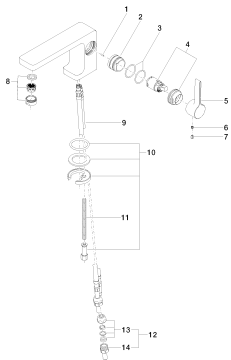

Sink - LULU

Single-lever lavatory mixer without drain - polished chrome

Article number: 33 521 710-00 0010

- 6-1/8" Projection
- Rigid spout
- Round aerated stream
- Total height 4-1/2"
- Height to aerator/spout outlet 3-1/2"
- 1-3/8" hole diameter
- 2x 10 mm flexible supply lines including 3/8" US adapters
- Water flow rate limited to max. 1.2 gpm
- lead-free
- (ADA)

polished chrome

Dimensional drawing

All dimensions in mm / inch = mm x 0,0394

Sink - LULU
Single-lever lavatory mixer without drain - polished chrome
Article number: 33 521 710-00 0010

Flow rate chart

Sink - LULU

Single-lever lavatory mixer without drain - polished chrome

Article number: 33 521 710-00 0010

Other surface finishes

platinum matte

33 521 710-06 0010

More custom finish options are available via special production (xTra Service). Please see our finish matrix for availability and pricing or contact a Dornbracht representative.

Spare parts list

Number	Item Number	Designation	Number of units
--------	-------------	-------------	-----------------
