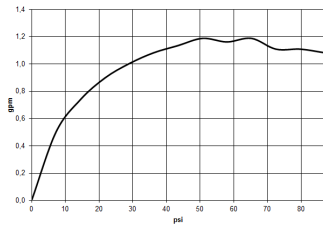

Sink - LULU

Single-lever lavatory mixer without drain - polished chrome

Article number: 33 521 710-00 0010

- 6-1/8" Projection
- Rigid spout
- Round aerated stream
- Total height 4-1/2"
- Height to aerator/spout outlet 3-1/2"
- 1-3/8" hole diameter
- 2x 10 mm flexible supply lines including 3/8" US adapters
- Water flow rate limited to max. 1.2 gpm
- lead-free
- (ADA)

polished chrome

Dimensional drawing

All dimensions in mm / inch = mm x 0,0394

Sink - LULU
Single-lever lavatory mixer without drain - polished chrome
Article number: 33 521 710-00 0010

Flow rate chart

Sink - LULU