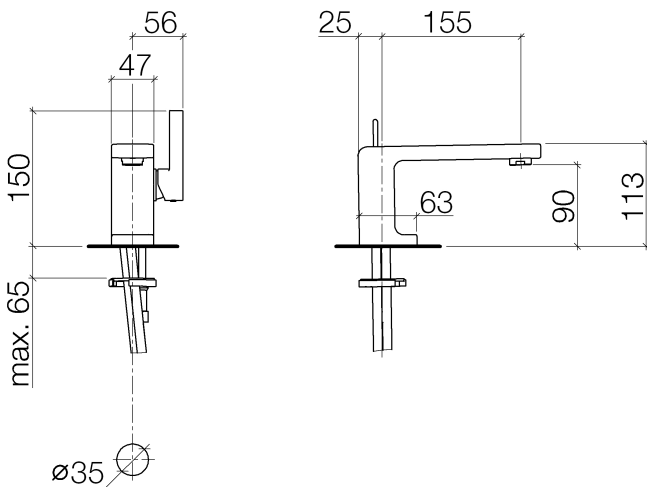

Sink - LULU

Single-lever lavatory mixer without drain - polished chrome

Article number: 33 521 710-00 0010

- 6-1/8" Projection
- Rigid spout
- Round aerated stream
- Total height 4-1/2"
- Height to aerator/spout outlet 3-1/2"
- 1-3/8" hole diameter
- 2x 10 mm flexible supply lines including 3/8" US adapters
- Water flow rate limited to max. 1.2 gpm
- lead-free
- (ADA)

polished chrome

Dimensional drawing

All dimensions in mm / inch = mm x 0,0394

Sink - LULU
Single-lever lavatory mixer without drain - polished chrome
Article number: 33 521 710-00 0010

Flow rate chart

Sink - LULU

Single-lever lavatory mixer without drain - polished chrome

Article number: 33 521 710-00 0010

Other surface finishes

platinum matte

33 521 710-06 0010

More custom finish options are available via special production (xTra Service). Please see our finish matrix for availability and pricing or contact a Dornbracht representative.

Spare parts list

Number	Item Number	Designation	Number of units
--------	-------------	-------------	-----------------
